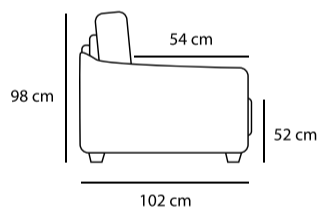

SOFA BED

VERY FAST
Delivery

LUNA

Queens 021 Petrol

3P LETTO

202 cm

102 cm

220 cm