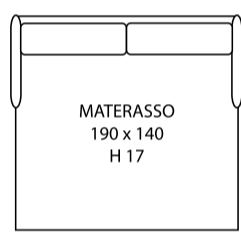

SOFA BED

VERY FAST
Delivery

LUNA

Queens 021 Petrol

3P LETTO

202 cm

102 cm

220 cm

MATERASSO H20

Queens 030 Mostaza

AURORA

Queens 014 Camel (Bord. + Bott. 011 Tabac)

3P LETTO

180 cm

Queens 063 Ash (Bord. + Bott. 012 Light Grey)

TURCHESE

Queens 013 Dark Grey

MATERASSO L 150

3P QUEEN SIZE

208 cm

102 cm

210 cm

Giulia 9706 Burnt Orange

Giulia 9712 Wet Weather