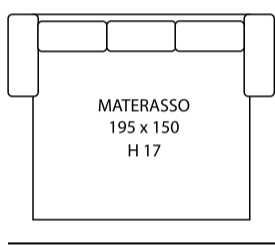

SOFA BED

VERY FAST
Delivery

LUNA

Queens 021 Petrol

3P LETTO

202 cm

102 cm

220 cm

MATERASSO H20

Queens 030 Mostaza

AURORA

Queens 014 Camel (Bord. + Bott. 011 Tabac)

3P LETTO

180 cm

Queens 063 Ash (Bord. + Bott. 012 Light Grey)

TURCHESE

Queens 013 Dark Grey

MATERASSO L 150

3P QUEEN SIZE

208 cm

102 cm

210 cm

Giulia 9706 Burnt Orange

Giulia 9712 Wet Weather

Giulia 9710 Midnight

Queens 016 Elephant

VENERE

Relax 0053 Grigio (bordino 0031 Grigio Chiaro)

3P LETTO

198 cm

100 cm

209 cm