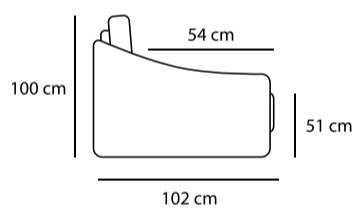

Queens 063 Ash (Bord. + Bott. 012 Light Grey)