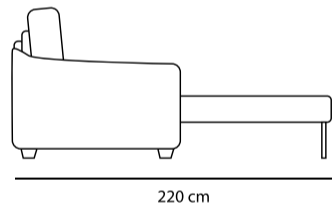

SOFA BED

VERY FAST
Delivery

LUNA

Queens 021 Petrol

3P LETTO

202 cm

102 cm

220 cm