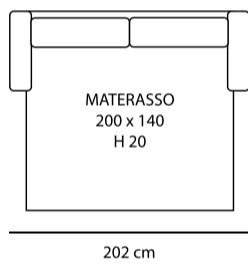

SOFA BED

VERY FAST
Delivery

LUNA

Queens 021 Petrol

3P LETTO

202 cm

102 cm

220 cm

Queens 013 Dark Grey

MATERASSO L 150

3P QUEEN SIZE

208 cm

102 cm

210 cm

Giulia 9706 Burnt Orange

Giulia 9712 Wet Weather

Giulia 9710 Midnight

Queens 016 Elephant

VENERE

Relax 0053 Grigio (bordino 0031 Grigio Chiaro)

3P LETTO

198 cm

100 cm

209 cm